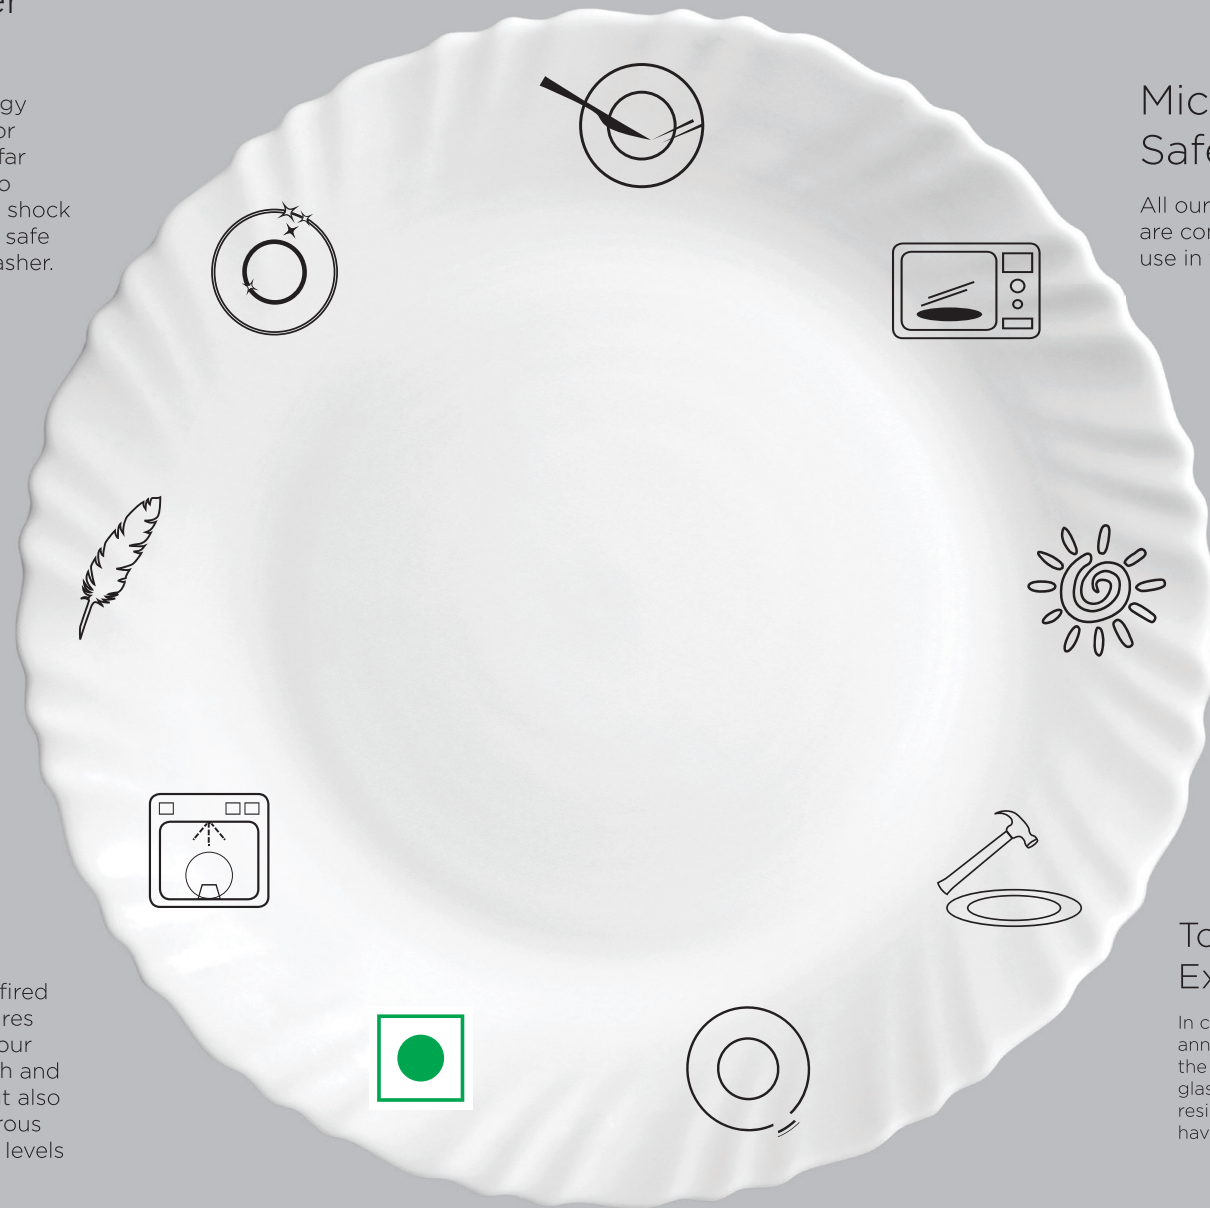

Scratch Resistance

The extraordinary glazing fired under highly controlled conditions ensures strong resistance to scratches and abrasions.

Dishwasher Safe

Advanced technology and process used for tempering ensures far greater resistance to impact and thermal shock to make Diva range safe to use in the dishwasher.

Microwave Safe

All our range of products are completely safe to use in the microwave.

Super Light

The European technology used to craft these products ensures much lighter and significantly thinner wares with almost zero surface porosity.

Super white

Enhanced whiteness is an outstanding feature with the Diva collection. We use the finest quality of chemical components to enhance the subtle glow of opal, making it whiter than ever.

100% Hygienic

The special glaze fired at high temperatures not only gives all our products a smooth and polished finish, but also ensures a non-porous surface for higher levels of hygiene.

Bone Ash Free

Our products are completely bone ash-free, meaning 100%-vegetarian.

Break Resistant

In an unlikely event of breakage, Diva tempered opal glassware shatters into harmless fragments, in contrast to the annealed glassware.

Toughened Extra Strong

In comparison to normal annealed glassware, the Diva tempered opal glassware has greater resistance to impact and have a longer usage life.

SOVRANA

— COLLECTION —

Inspired by elements of royalty from around the world, Sovrana, promises to transform every dining experience into a majestic banquet. From gilded filigree patterns on rich, regal backgrounds to consistent geometric shapes, each design evokes an aura of nobility, aristocracy & prestige.